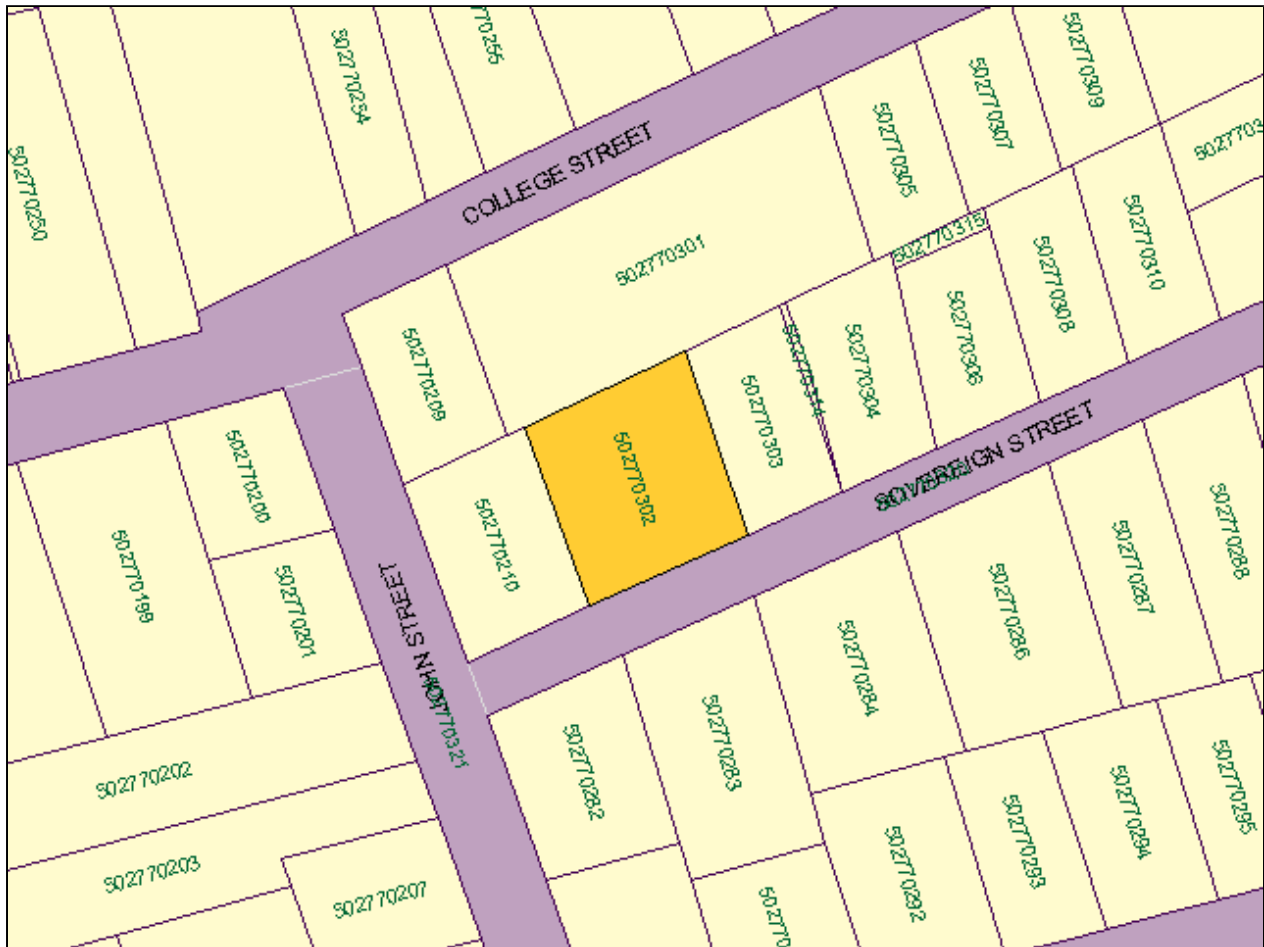

**SUBJECT PROPERTY MAP**

Sat May 24 15:04:53 EDT 2008

	Subject Property Polygon
	Parcel Polygons
	Roads
	Railways
	Water Limits
	Easement Limits
	Subject Property Point
	Neighbourhood Sales Points

0 10 m.

This map was compiled using plans and documents recorded in the Land Registry System and has been prepared for property indexing purposes only. This is not a Plan of Survey. For actual dimensions of property boundaries, see recorded plans and documents. Only major easements are shown.